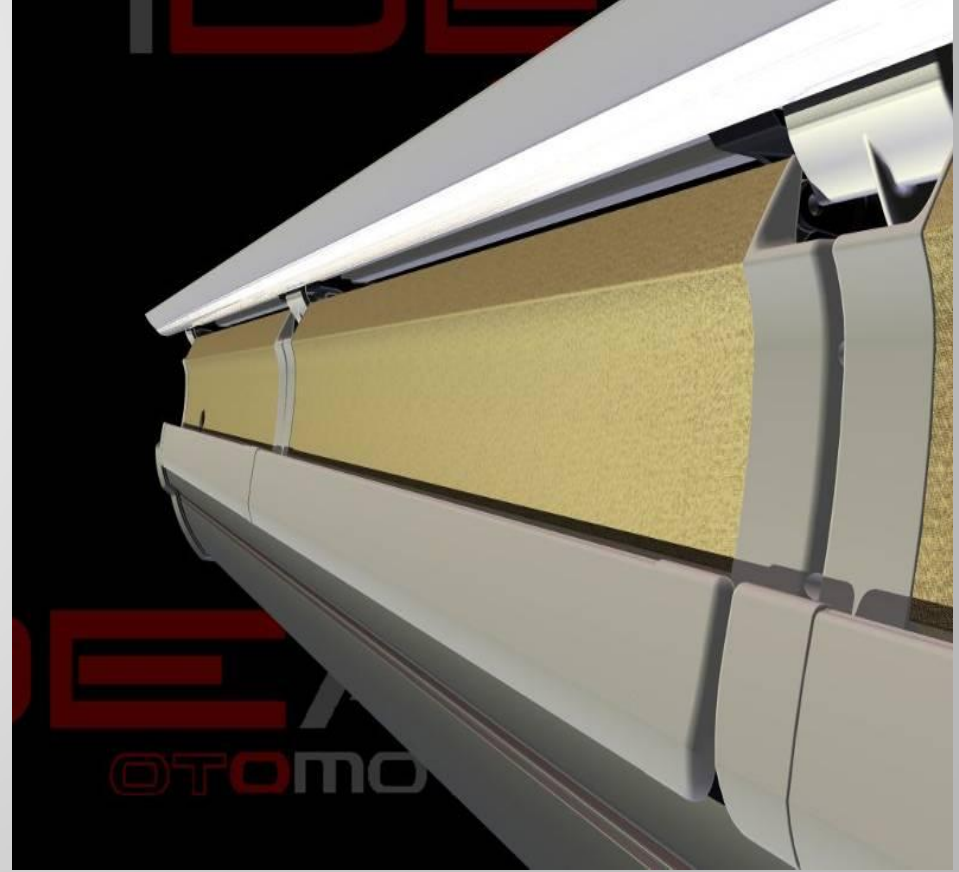

FLAPS for SUSPENDED Luggage Rack & Air Channel

We are presenting a new optional solution with our SUSPENDED series; FLAPS!

You can supply your luggage rack and air channel system with;

- Full length with Flaps on both sides.
- Or single flap on one side, or double side, only for the driver and the hostess.