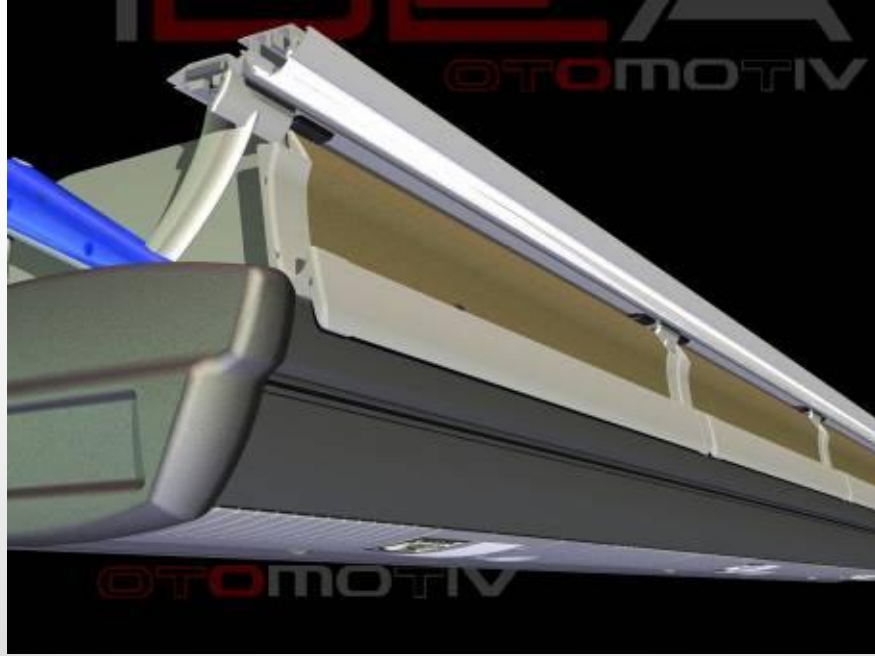

FLAPS for SUSPENDED Luggage Rack & Air Channel

We are presenting a new optional solution with our SUSPENDED series; FLAPS!

You can supply your luggage rack and air channel system with;

- Full length with Flaps on both sides.
- Or single flap on one side, or double side, only for the driver and the hostess.