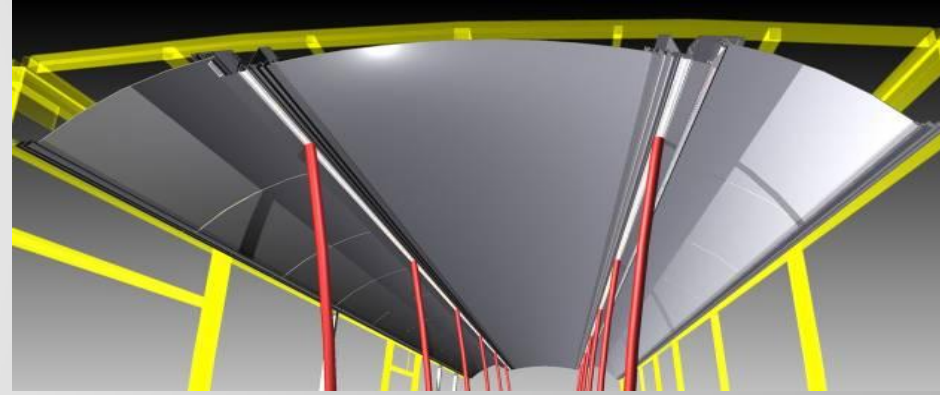

## Custom Design Light Channels for City Buses

We are supplying you “custom design” turn-key solutions for your interior illumination requirements starting from the design stage, preparation of tooling and economical deliveries.