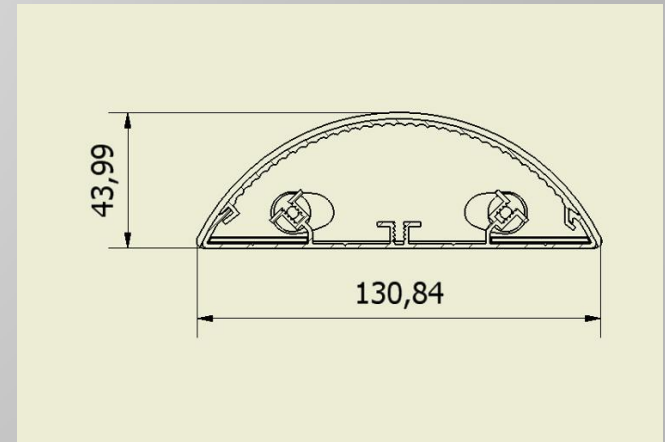

Features;

- Aluminum profile body and polycarbonate diffuser.
- Plastic injected closure caps & Surface assembly.
- Standard color in grey . (optional in cream)
- Different types and dimensions.
- Available in 12V or 24V.
- Also available in longer lengths as a light channel.

SUNSET 430 Standard

White LEDs; 1.36W(12V) 1.50W(24V) width x length x height;
Blue LEDs; 0.70W(12V) 2.00W(24V) 131mm x 430mm x 44mm
550g/each

SUNSET 310

with increased white illumination only width x length x height;
White LEDs; 3.00W(12V) 131mm x 310mm x 44mm
500g/each