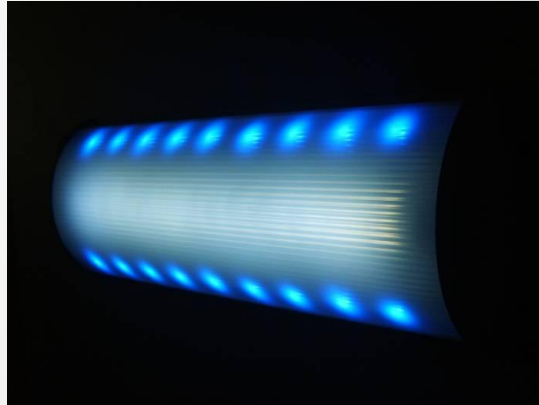

SUNSET® LED Ceiling Light

Nice design and high illumination power with the LED technology. White colored day light and optional blue colored night light. It creates approximately 40% more illumination than the traditional fluorescent in the same dimensions.

Features;

- Aluminum profile body and polycarbonate diffuser.
- Plastic injected closure caps & Surface assembly.
- Standard color in grey . (optional in cream)
- Different types and dimensions.
- Available in 12V or 24V.
- Also available in longer lengths as a light channel.

SUNSET 430 Standard

White LEDs; 1.36W(12V) 1.50W(24V) width x length x height;
Blue LEDs; 0.70W(12V) 2.00W(24V) 131mm x 430mm x 44mm
550g/each

SUNSET 310

with increased white illumination only width x length x height;
White LEDs; 3.00W(12V) 131mm x 310mm x 44mm
500g/each