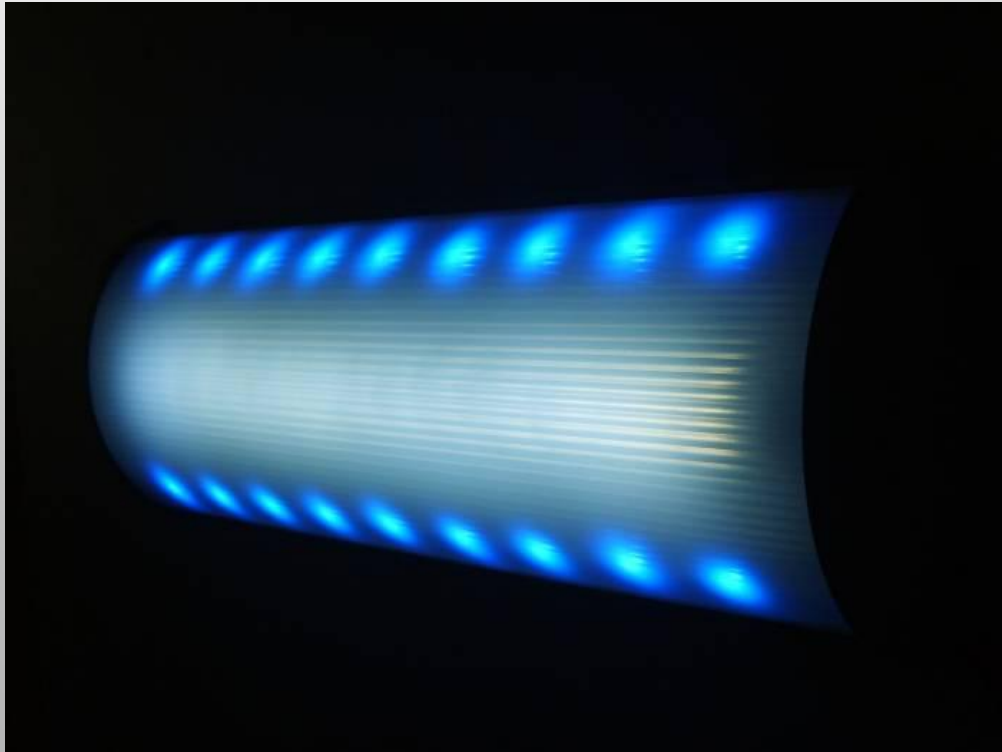

SUNSET® LED Ceiling Light

Nice design and high illumination power with the LED technology. White colored day light and optional blue colored night light. It creates approximately 40% more illumination than the traditional fluorescent in the same dimensions.

Features;

- Aluminum profile body and polycarbonate diffuser.
- Plastic injected closure caps & Surface assembly.
- Standard color in grey . (optional in cream)
- Different types and dimensions.
- Available in 12V or 24V.
- Also available in longer lengths as a light channel.

SUNSET 430 Standard

White LEDs; 1.36W(12V) 1.50W(24V) width x length x height;
Blue LEDs; 0.70W(12V) 2.00W(24V) 131mm x 430mm x 44mm
550g/each

SUNSET 310

with increased white illumination only width x length x height;
White LEDs; 3.00W(12V) 131mm x 310mm x 44mm
500g/each