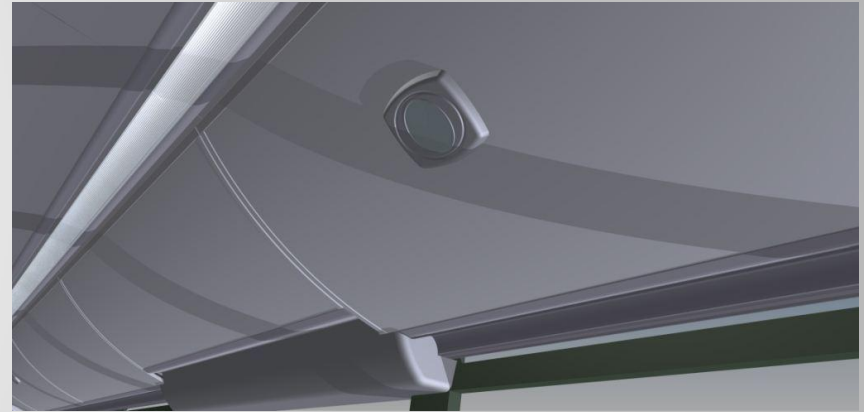

We are offering you a complete interior system for your city bus projects which is easily applicable for all kinds of sections. The air channel of the system consists of flap assemblies which are configured in different dimensions according to your needs and those flaps are also used for service/maintenance purposes as service flaps. The LED Type Light Channel is also included in our system on both sides of the ceiling.

Assembly of the flap to the light channel

**Automatic Door Mechanism Cover**

**Automatic Door Mechanism Cover**

Loudspeaker Mask

Loudspeaker Mask

Assembly of the hand pipe to the light channel

**Other Trim Parts which will be custom designed and produced according to your own vehicle**

Besides the standard concept of our Air Channel and Light Channel concepts of our system; also the other trim parts are available; which should be designed and manufactured according to your needs and taste.