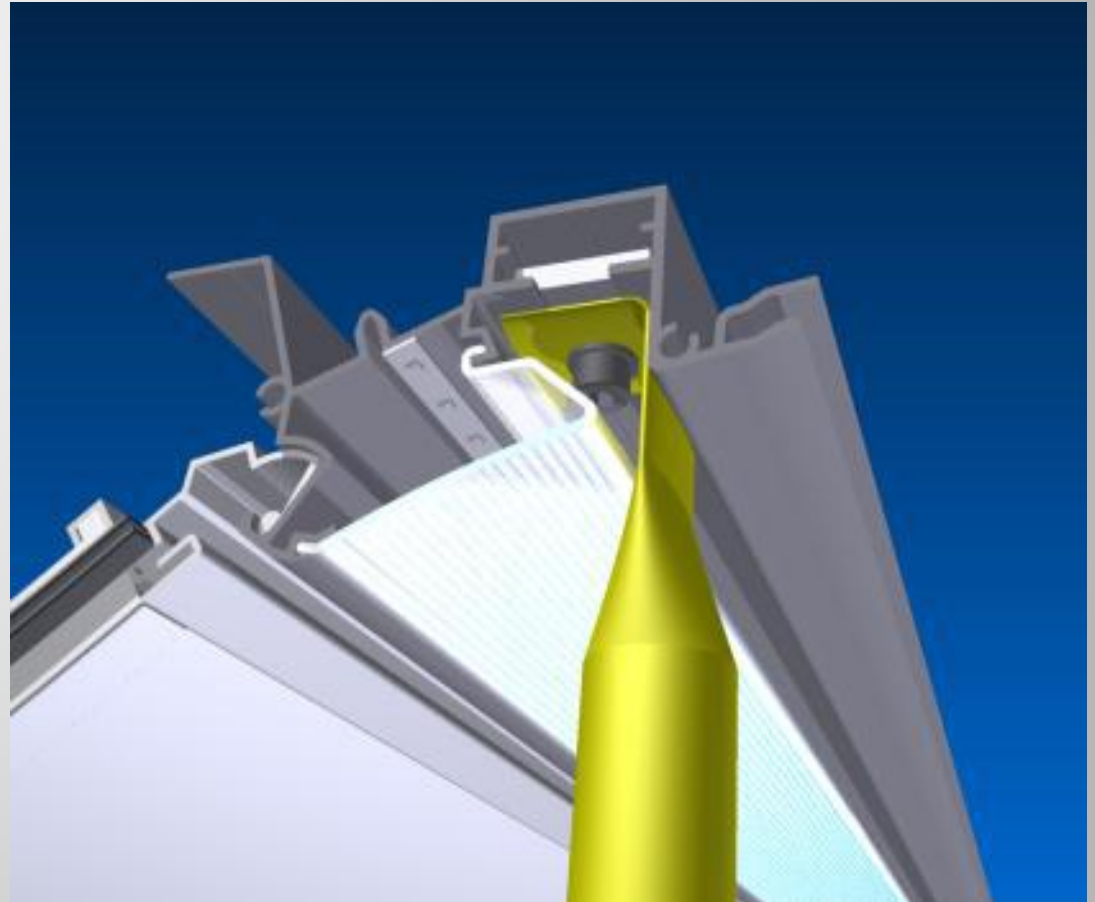

We are offering you a complete interior system for your city bus projects which is easily applicable for all kinds of sections. The air channel of the system consists of flap assemblies which are configured in different dimensions according to your needs and those flaps are also used for service/maintenance purposes as service flaps. The LED Type Light Channel is also included in our system on both sides of the ceiling.

Assembly of the flap to the light channel

**Automatic Door Mechanism Cover**

**Automatic Door Mechanism Cover**

Loudspeaker Mask

Loudspeaker Mask

Assembly of the hand pipe to the light channel

**Other Trim Parts which will be custom designed and produced according to your own vehicle**

Besides the standard concept of our Air Channel and Light Channel concepts of our system; also the other trim parts are available; which should be designed and manufactured according to your needs and taste.