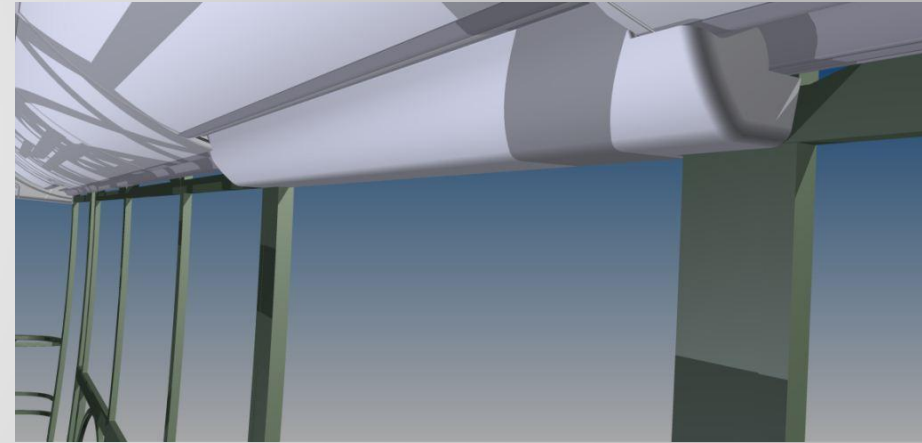

We are offering you a complete interior system for your city bus projects which is easily applicable for all kinds of sections. The air channel of the system consists of flap assemblies which are configured in different dimensions according to your needs and those flaps are also used for service/maintenance purposes as service flaps. The LED Type Light Channel is also included in our system on both sides of the ceiling.

Assembly of the flap to the light channel

**Automatic Door Mechanism Cover**

**Automatic Door Mechanism Cover**

Loudspeaker Mask

Loudspeaker Mask

Assembly of the hand pipe to the light channel

**Other Trim Parts which will be custom designed and produced according to your own vehicle**

Besides the standard concept of our Air Channel and Light Channel concepts of our system; also the other trim parts are available; which should be designed and manufactured according to your needs and taste.