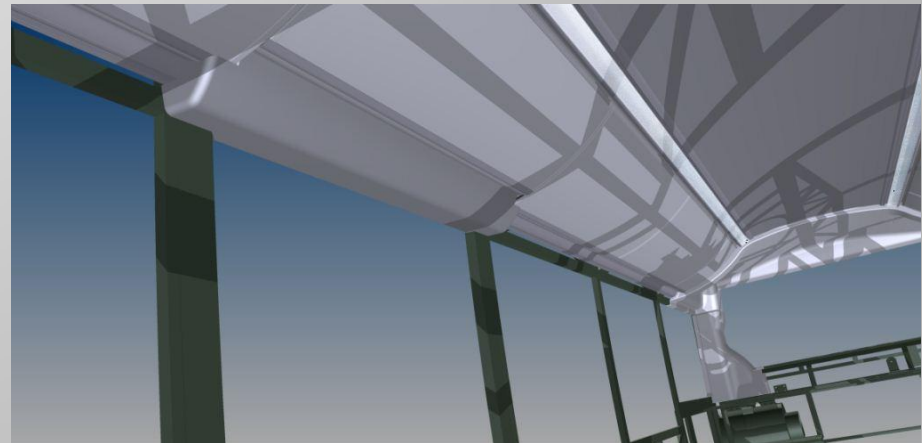

We are offering you a complete interior system for your city bus projects which is easily applicable for all kinds of sections. The air channel of the system consists of flap assemblies which are configured in different dimensions according to your needs and those flaps are also used for service/maintenance purposes as service flaps. The LED Type Light Channel is also included in our system on both sides of the ceiling.

Assembly of the flap to the light channel

**Automatic Door Mechanism Cover**

**Automatic Door Mechanism Cover**

Loudspeaker Mask

Loudspeaker Mask

Assembly of the hand pipe to the light channel

**Other Trim Parts which will be custom designed and produced according to your own vehicle**

Besides the standard concept of our Air Channel and Light Channel concepts of our system; also the other trim parts are available; which should be designed and manufactured according to your needs and taste.

Front Header

Front Header Flap

Rear Header

Rear Window Frame

Rear Pillar Cover

Ceiling Panel with A/C Grid

Ceiling Panel with Roofhatch

Ceiling Panel