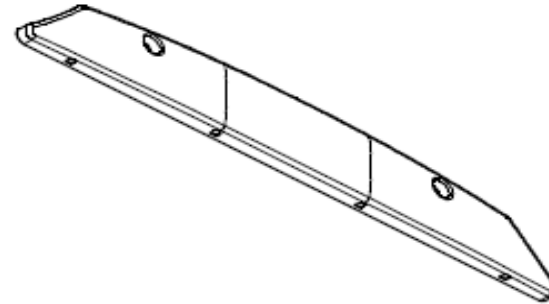

Front Header Flap