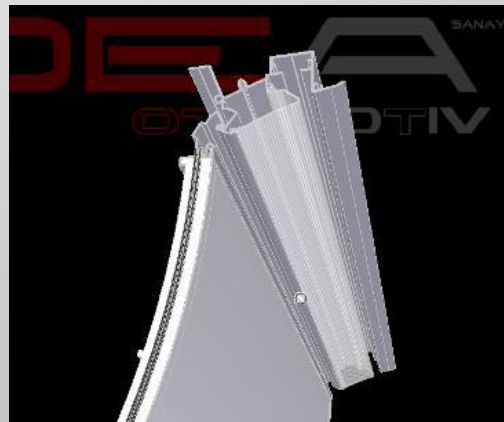

We are offering you a complete interior system for your city bus projects which is easily applicable for all kinds of sections. The air channel of the system consists of flap assemblies which are configured in different dimensions according to your needs and those flaps are also used for service/maintenance purposes as service flaps. The LED Type Light Channel is also included in our system on both sides of the ceiling.

Assembly of the flap to the light channel

**Automatic Door Mechanism Cover**

**Automatic Door Mechanism Cover**

Loudspeaker Mask

Loudspeaker Mask

Assembly of the hand pipe to the light channel

**Other Trim Parts which will be custom designed and produced according to your own vehicle**

Besides the standard concept of our Air Channel and Light Channel concepts of our system; also the other trim parts are available; which should be designed and manufactured according to your needs and taste.

Front Header

Front Header Flap

Rear Header

Rear Window Frame

Rear Pillar Cover

Ceiling Panel with A/C Grid

Ceiling Panel with Roofhatch

Ceiling Panel