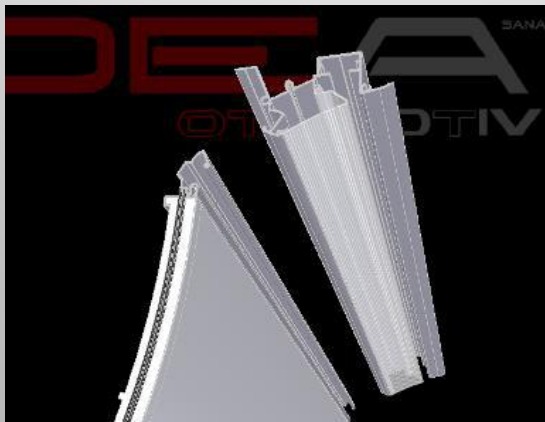

We are offering you a complete interior system for your city bus projects which is easily applicable for all kinds of sections. The air channel of the system consists of flap assemblies which are configured in different dimensions according to your needs and those flaps are also used for service/maintenance purposes as service flaps. The LED Type Light Channel is also included in our system on both sides of the ceiling.

Assembly of the flap to the light channel

**Automatic Door Mechanism Cover**

**Automatic Door Mechanism Cover**

Loudspeaker Mask

Loudspeaker Mask

Assembly of the hand pipe to the light channel

**Other Trim Parts which will be custom designed and produced according to your own vehicle**