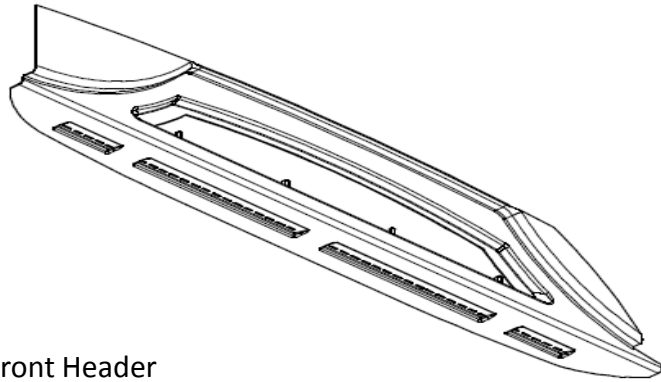

We are offering you a complete interior system for your city bus projects which is easily applicable for all kinds of sections. The air channel of the system consists of flap assemblies which are configured in different dimensions according to your needs and those flaps are also used for service/maintenance purposes as service flaps. The LED Type Light Channel is also included in our system on both sides of the ceiling.

Assembly of the flap to the light channel

**Automatic Door Mechanism Cover**

**Automatic Door Mechanism Cover**

Loudspeaker Mask

Loudspeaker Mask

Assembly of the hand pipe to the light channel

**Other Trim Parts which will be custom designed and produced according to your own vehicle**

Besides the standard concept of our Air Channel and Light Channel concepts of our system; also the other trim parts are available; which should be designed and manufactured according to your needs and taste.