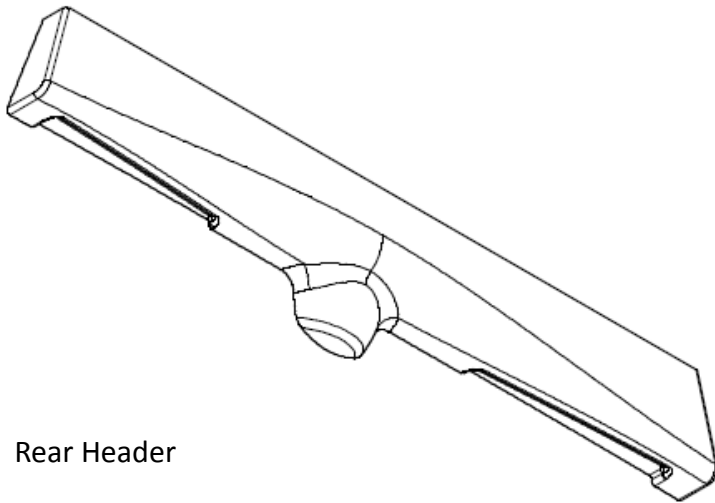

Rear Header