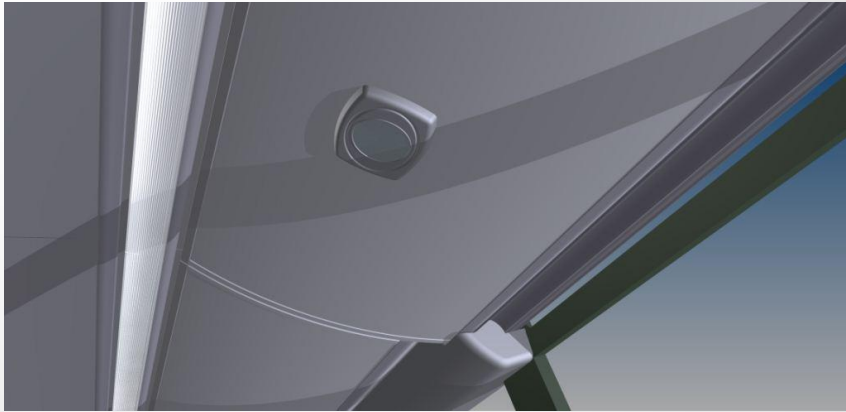

We are offering you a complete interior system for your city bus projects which is easily applicable for all kinds of sections. The air channel of the system consists of flap assemblies which are configured in different dimensions according to your needs and those flaps are also used for service/maintenance purposes as service flaps. The LED Type Light Channel is also included in our system on both sides of the ceiling.

Assembly of the flap to the light channel

**Automatic Door Mechanism Cover**

**Automatic Door Mechanism Cover**

Loudspeaker Mask

Loudspeaker Mask

Assembly of the hand pipe to the light channel

**Other Trim Parts which will be custom designed and produced according to your own vehicle**

Besides the standard concept of our Air Channel and Light Channel concepts of our system; also the other trim parts are available; which should be designed and manufactured according to your needs and taste.