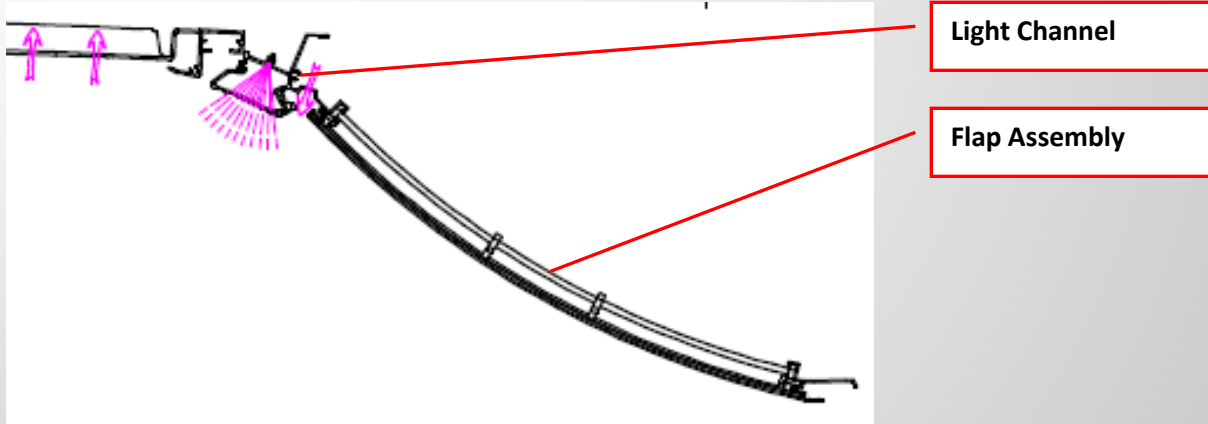

We are offering you a complete interior system for your city bus projects which is easily applicable for all kinds of sections. The air channel of the system consists of flap assemblies which are configured in different dimensions according to your needs and those flaps are also used for service/maintenance purposes as service flaps. The LED Type Light Channel is also included in our system on both sides of the ceiling.

Assembly of the flap to the light channel

**Automatic Door Mechanism Cover**

**Automatic Door Mechanism Cover**

Loudspeaker Mask

Loudspeaker Mask

Assembly of the hand pipe to the light channel

**Other Trim Parts which will be custom designed and produced according to your own vehicle**

Besides the standard concept of our Air Channel and Light Channel concepts of our system; also the other trim parts are available; which should be designed and manufactured according to your needs and taste.