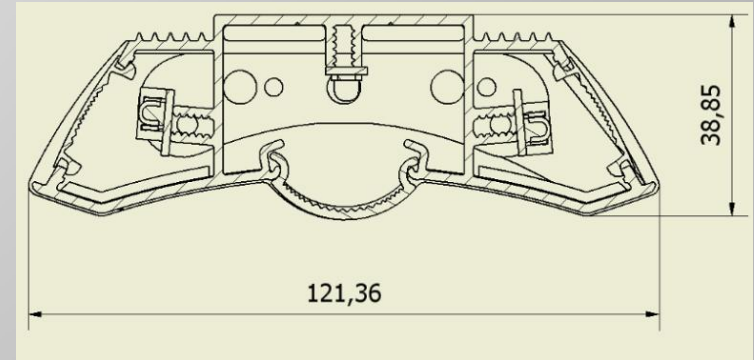

MIDLIGHT® LED Ceiling Light

Latest innovative design with the LED technology. White color for the direct and blue color for the indirect illumination.

Features;

- Aluminum body and polycarbonate diffusor.
- Plastic injected closure caps & Surface assembly.
- Standard color in grey . (optional in cream)
- Different types and dimensions.
- Available in 12V or 24V.
- Also available in longer lengths as a light channel.

MIDLIGHT 370 Standard

White LEDs; 1.36W(12V) 1.50W(24V) width x length x height;
Blue LEDs; 0.70W(12V) 2.00W(24V) 121mm x 370mm x 39mm
700g/each

MIDLIGHT 670

White LEDs; 2.64W(12V) 2.92W(24V) width x length x height;
Blue LEDs; 1.44W(12V) 3.84W(24V) 121mm x 670mm x 39mm
1250g/each